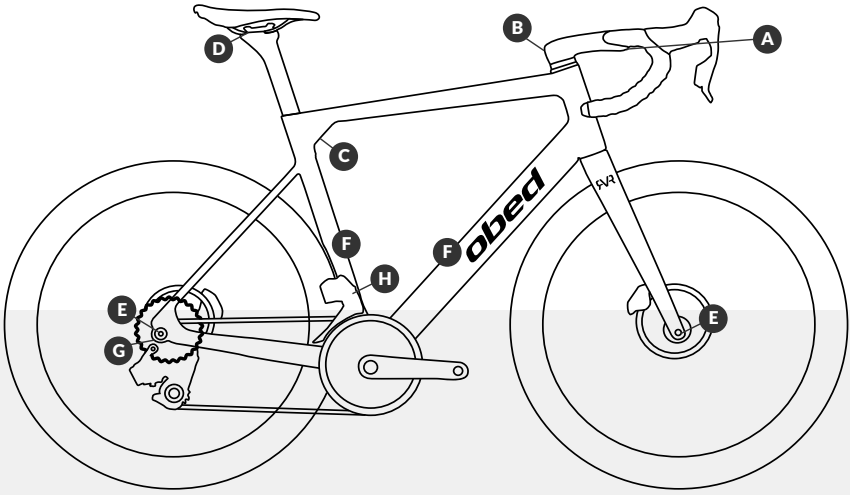

TORQUE GUIDE

TORQUE SPECS

| | | |
|----------|----------------------------|---------|
| A | Stem Face Plate Bolts* | 5Nm |
| B | Stem Clamp Bolts* | 5Nm |
| C | Seatpost Binder Bolt | 10Nm |
| D | Saddle Clamp Bolts | 4-5Nm |
| E | Thru Axles | 10-12Nm |
| F | Bottle Bosses | 2-3Nm |
| G | Derailleur Hanger Bolt | 25Nm |
| H | Front Derailleur Tab Bolts | 5Nm |

**If applicable to components*